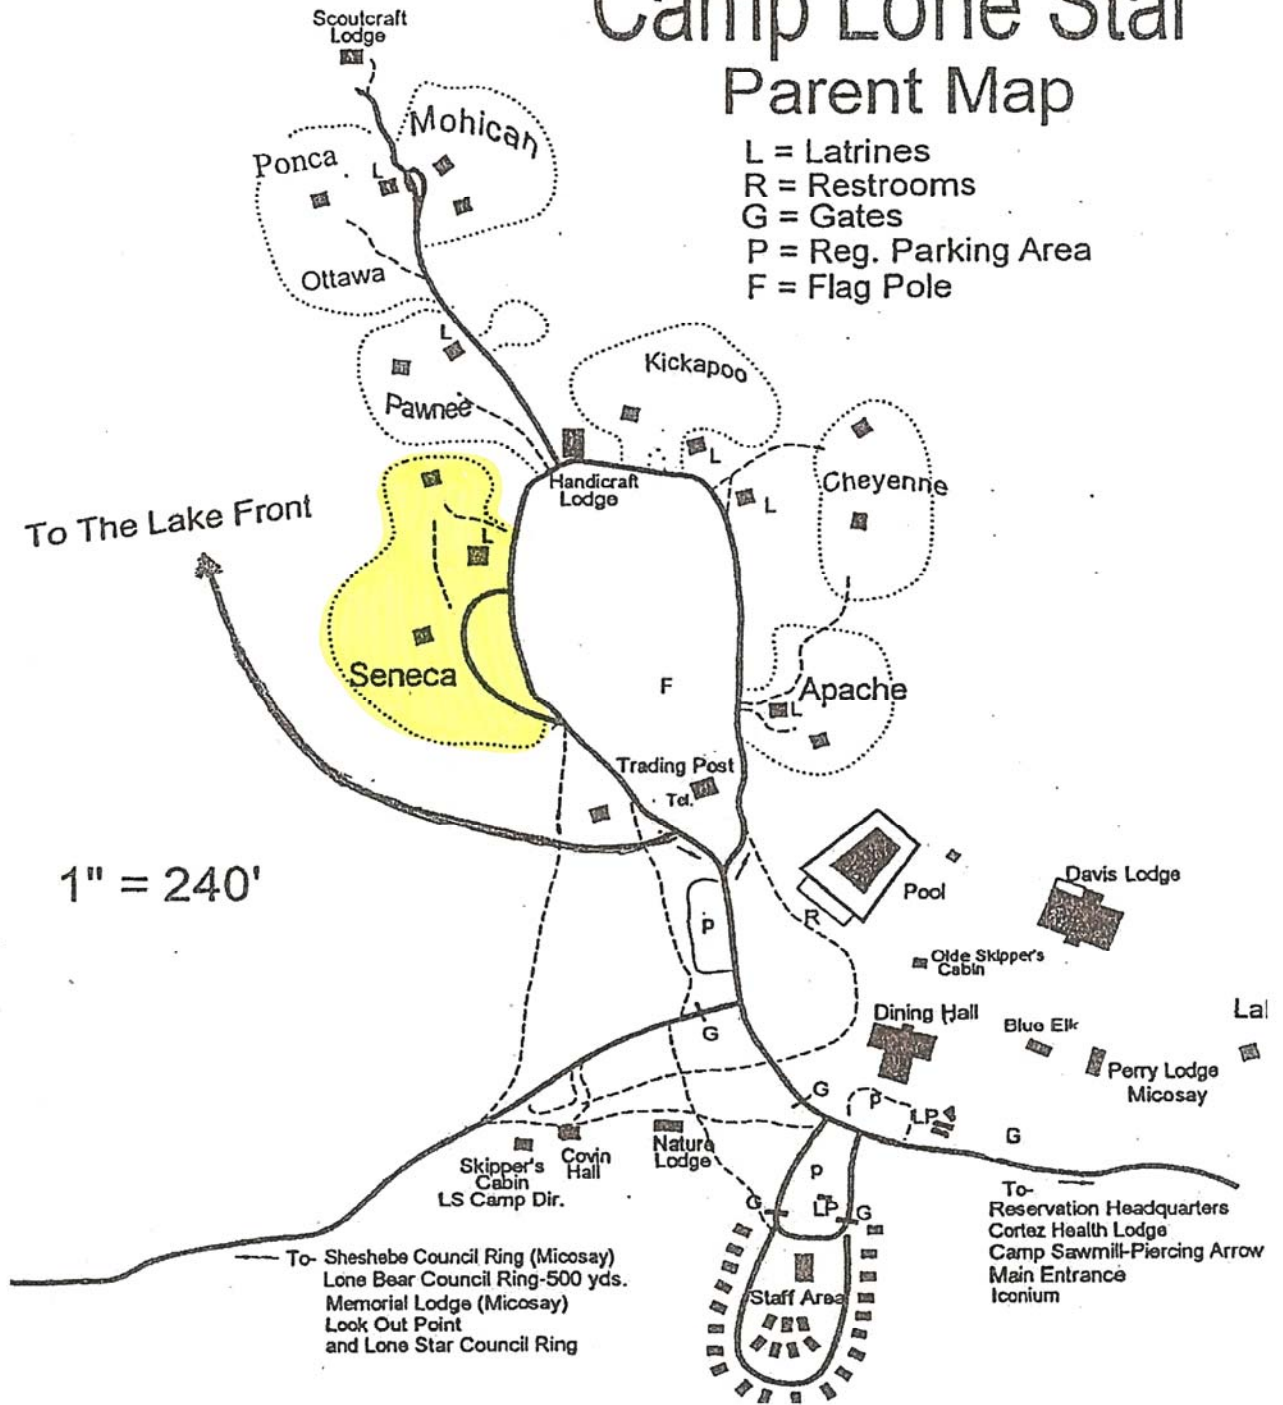

Camp Lone Star Parent Map

- L = Latrines
- R = Restrooms
- G = Gates
- P = Reg. Parking Area
- F = Flag Pole

To- Sheshebe Council Ring (Micosay)
 Lone Bear Council Ring-500 yds.
 Memorial Lodge (Micosay)
 Look Out Point
 and Lone Star Council Ring